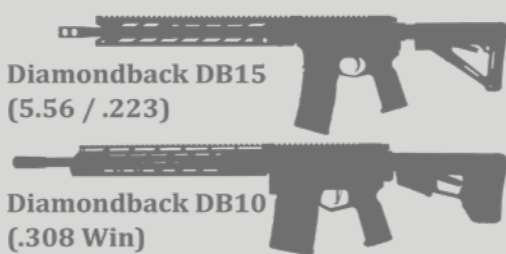

Typical use:

Commercial sites, secure facilities, and properties requiring protection against more powerful firearms.